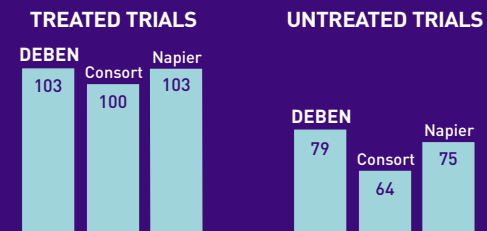

SUMMARY

Deben is a consistent, very high yielding, soft milling Group 3 variety with excellent all round disease resistance. An ideal second/continuous wheat, Deben is also well suited to lighter soil types and late autumn drilling. High yields have also been recorded in untreated and organic trials.

PEDIGREE

(Hunter x Buster) x Wasp

VERY HIGH YIELDS

REGIONAL TREATED TRIALS

	DEBEN	Consort	Napier
NORTH	108	105	107
EAST	105	101	105
WEST	106	102	105

Deben has produced consistently high yields across all regions throughout the UK.

HIGHEST YIELDING SECOND AND CONTINUOUS WHEAT

% TREATED YIELD

	DEBEN	Consort	Napier
First cereal treated	103	100	102
Second/continuous treated	104	100	104

Deben has produced the highest yields in the demanding second/continuous wheat situation in HGCA trials.